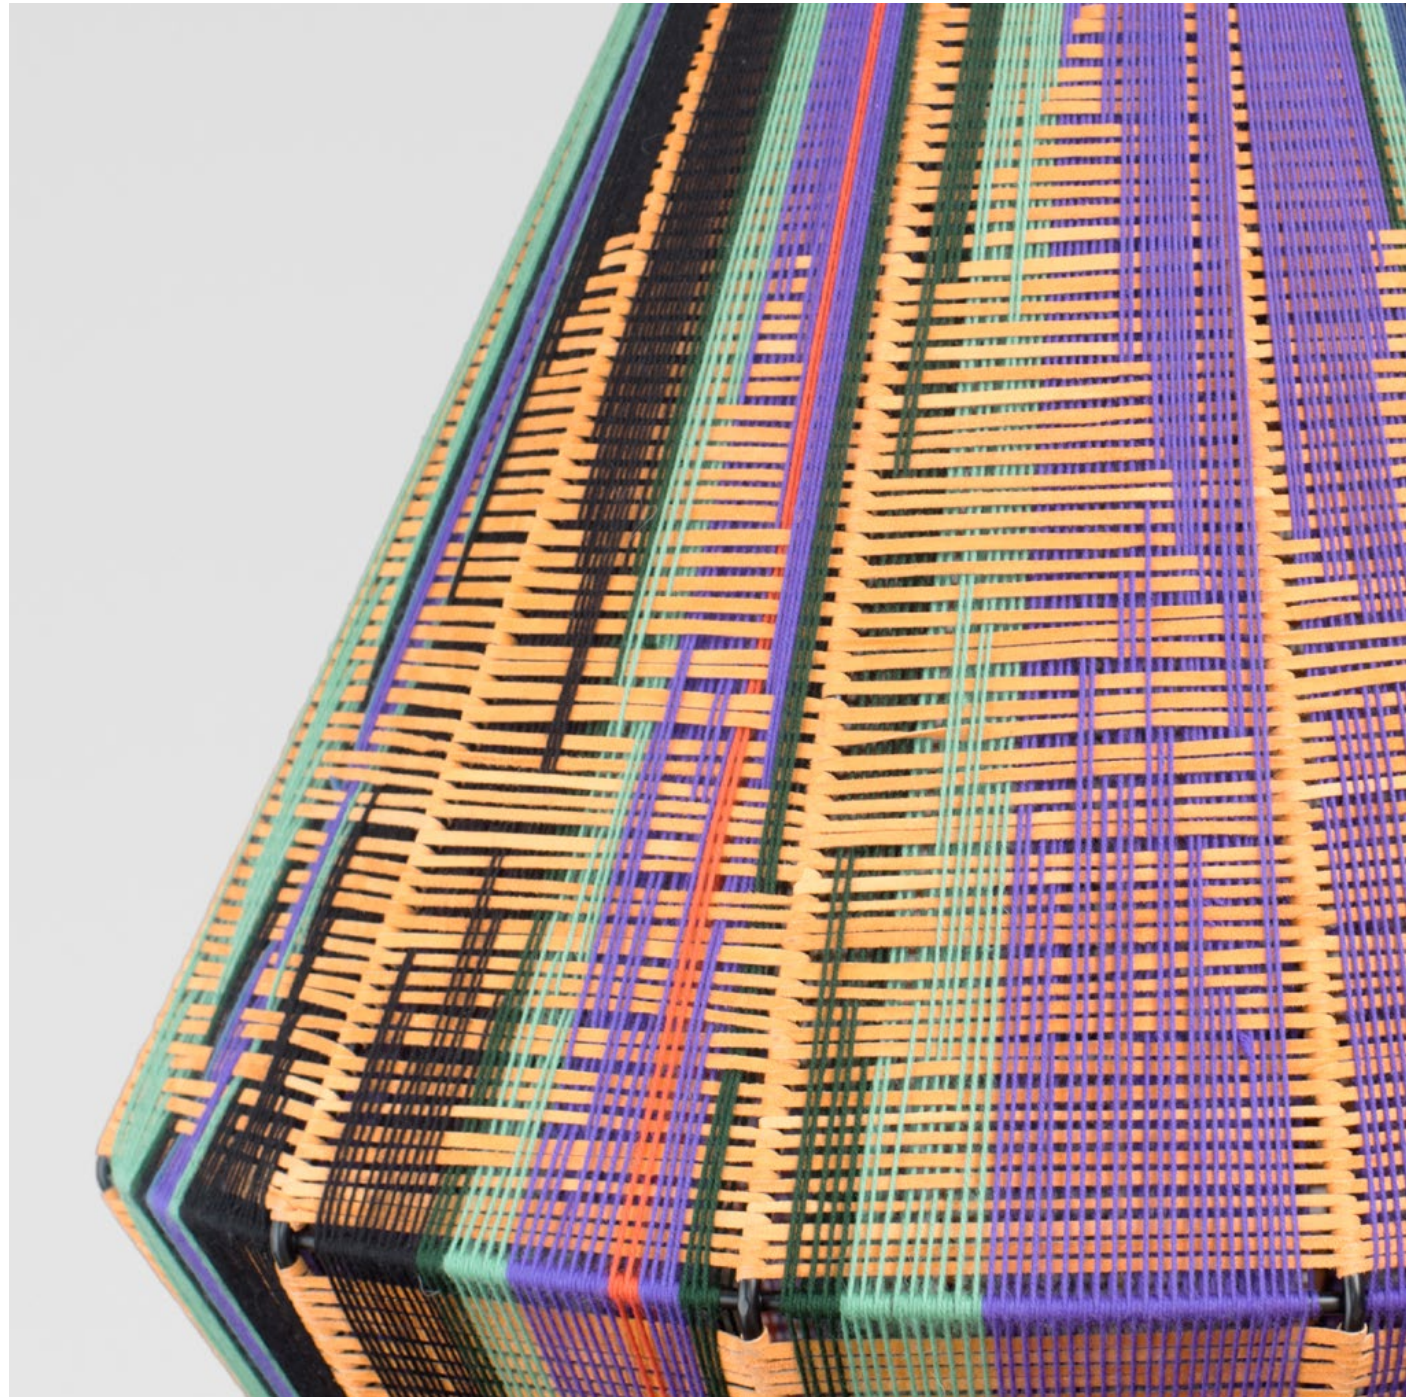

Flor's

Flor #1

Texture

Wool & Leather

Ø 50 cm

Flor #2 / #3

Texture

Wool & Leather / Wool