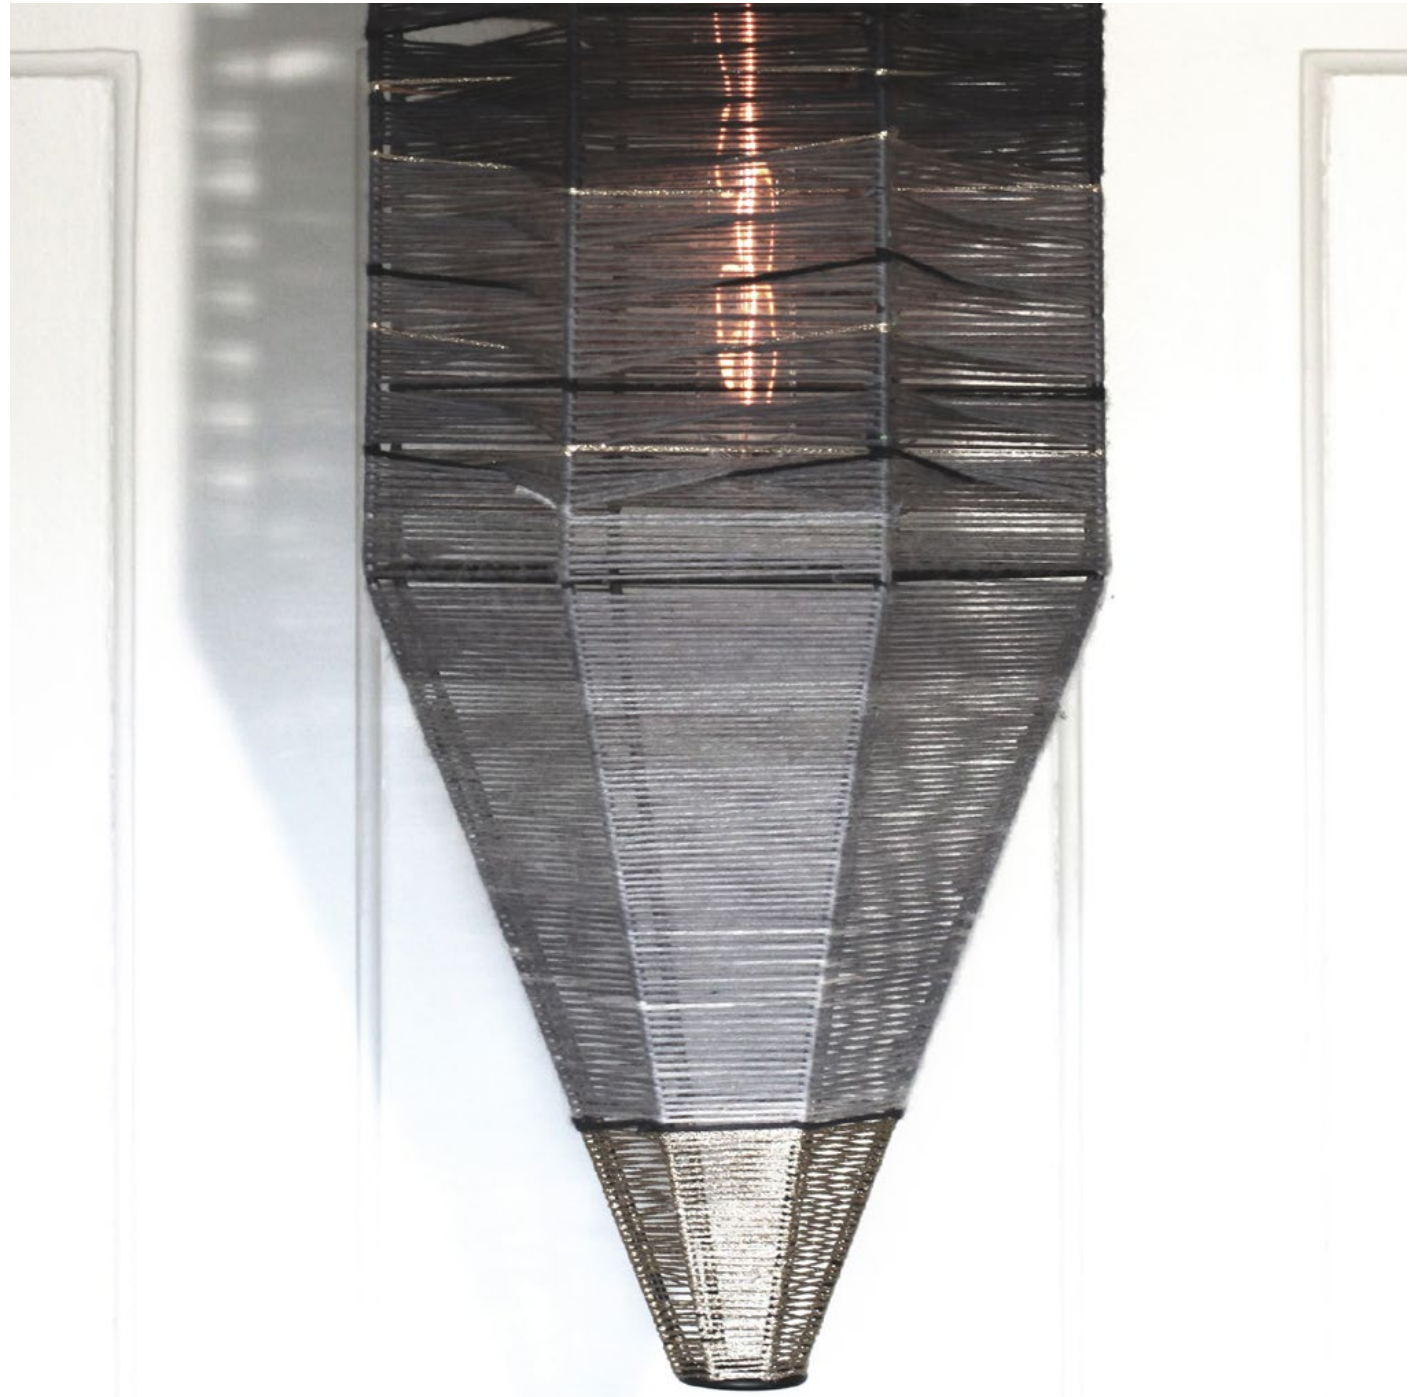

Double Pendulum #3

Texture

Wool

Ø 28 cm / H 94 cm