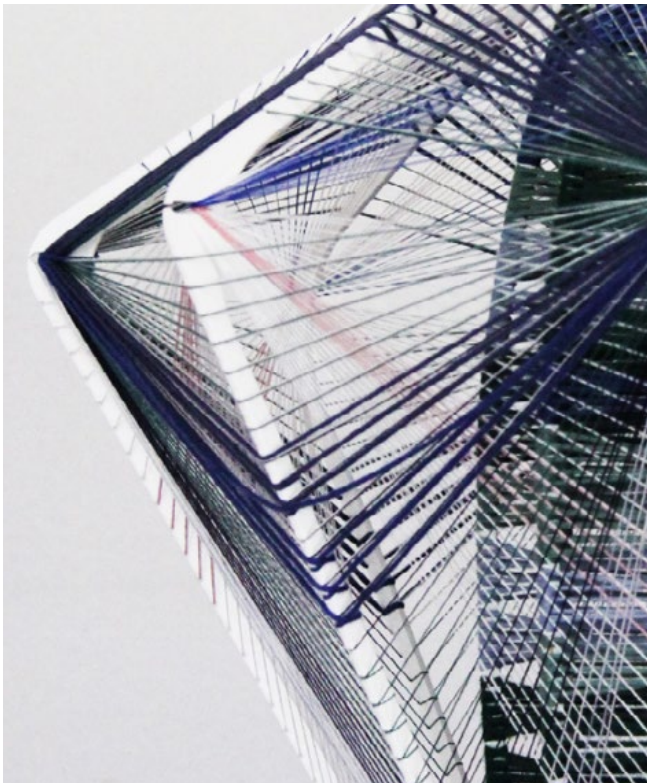

Medusa #3

Texture

Cotton Thread

Frame

Metal

Ø 48 cm / H 48 cm

100 % Handmade
in Switzerland

Medusa #4