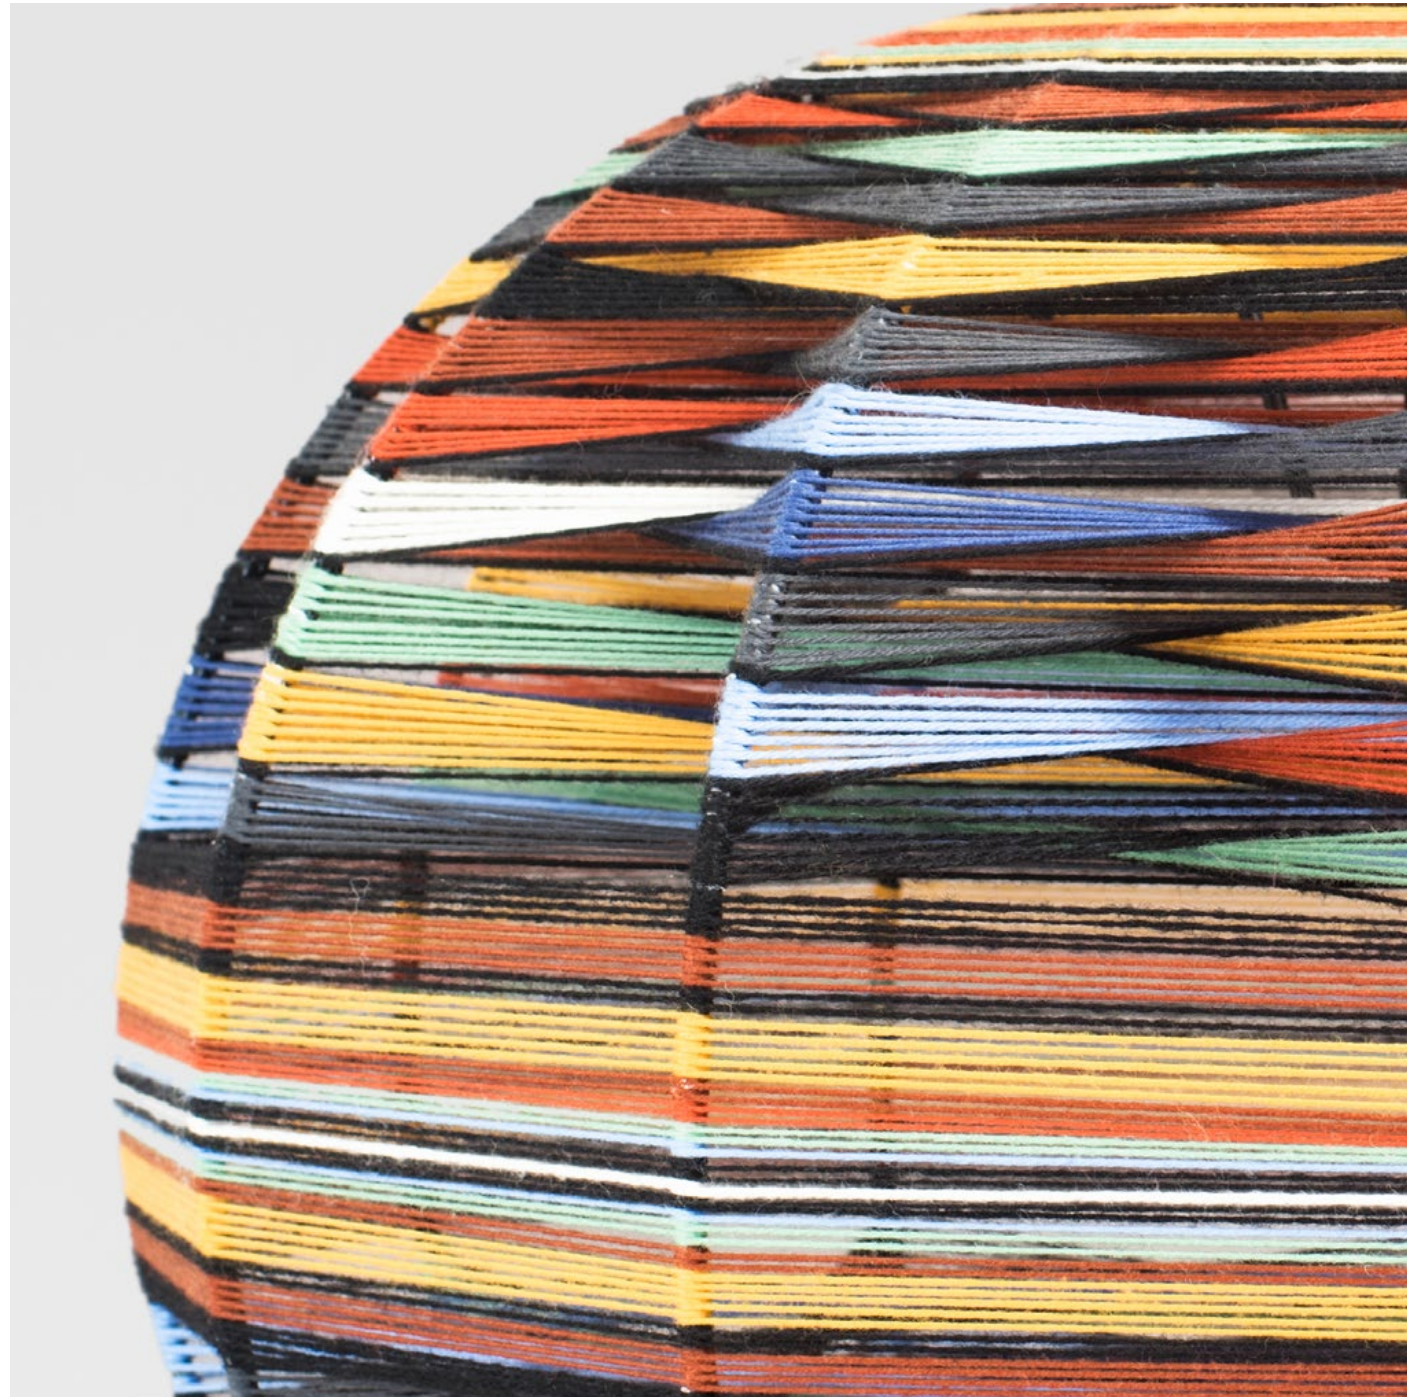

Cotton

Ø 28 cm / H 94 cm

Sphere #1

Texture

Wool

Ø 60 cm / H 47 cm

Sphere #2/#3/#4

Texture