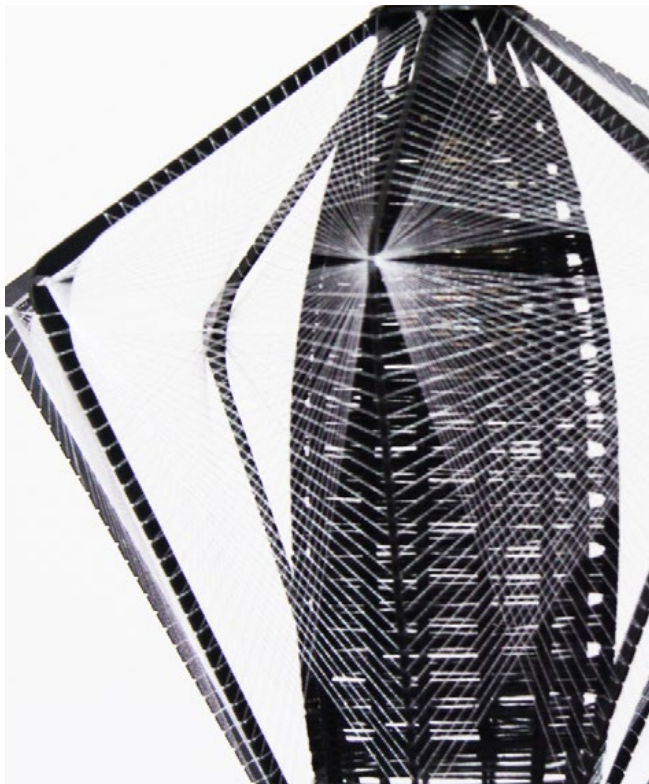

Medusa #4

Texture

Cotton Thread

Frame

Metal

Ø 48 cm / H 48 cm

100 % Handmade
in Switzerland