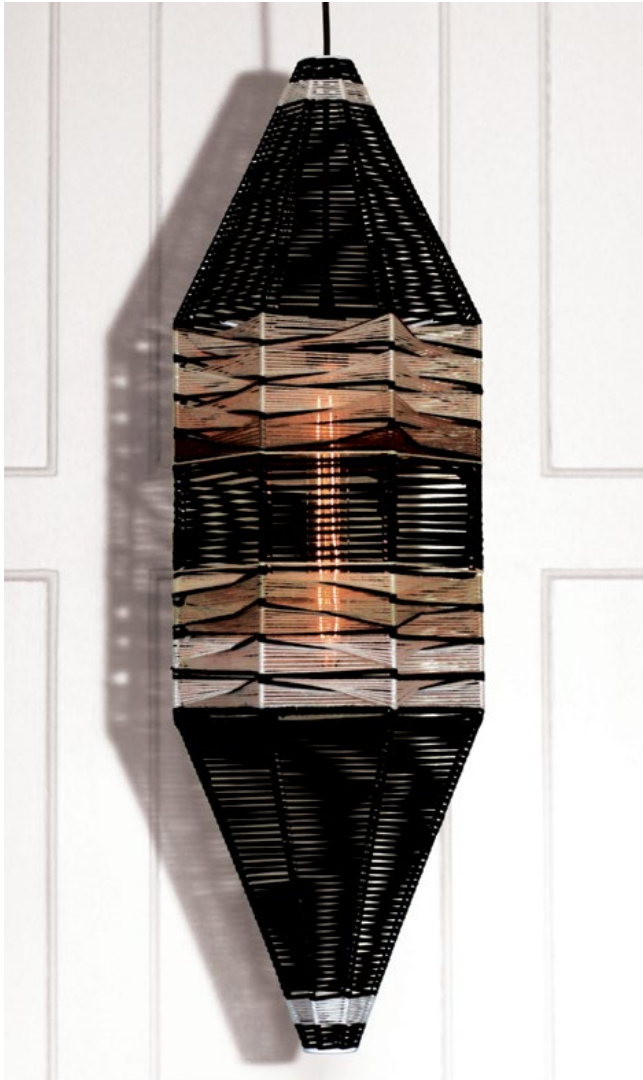

Double Pendulum #1

Texture

Wool

Ø 28 cm / H 94 cm