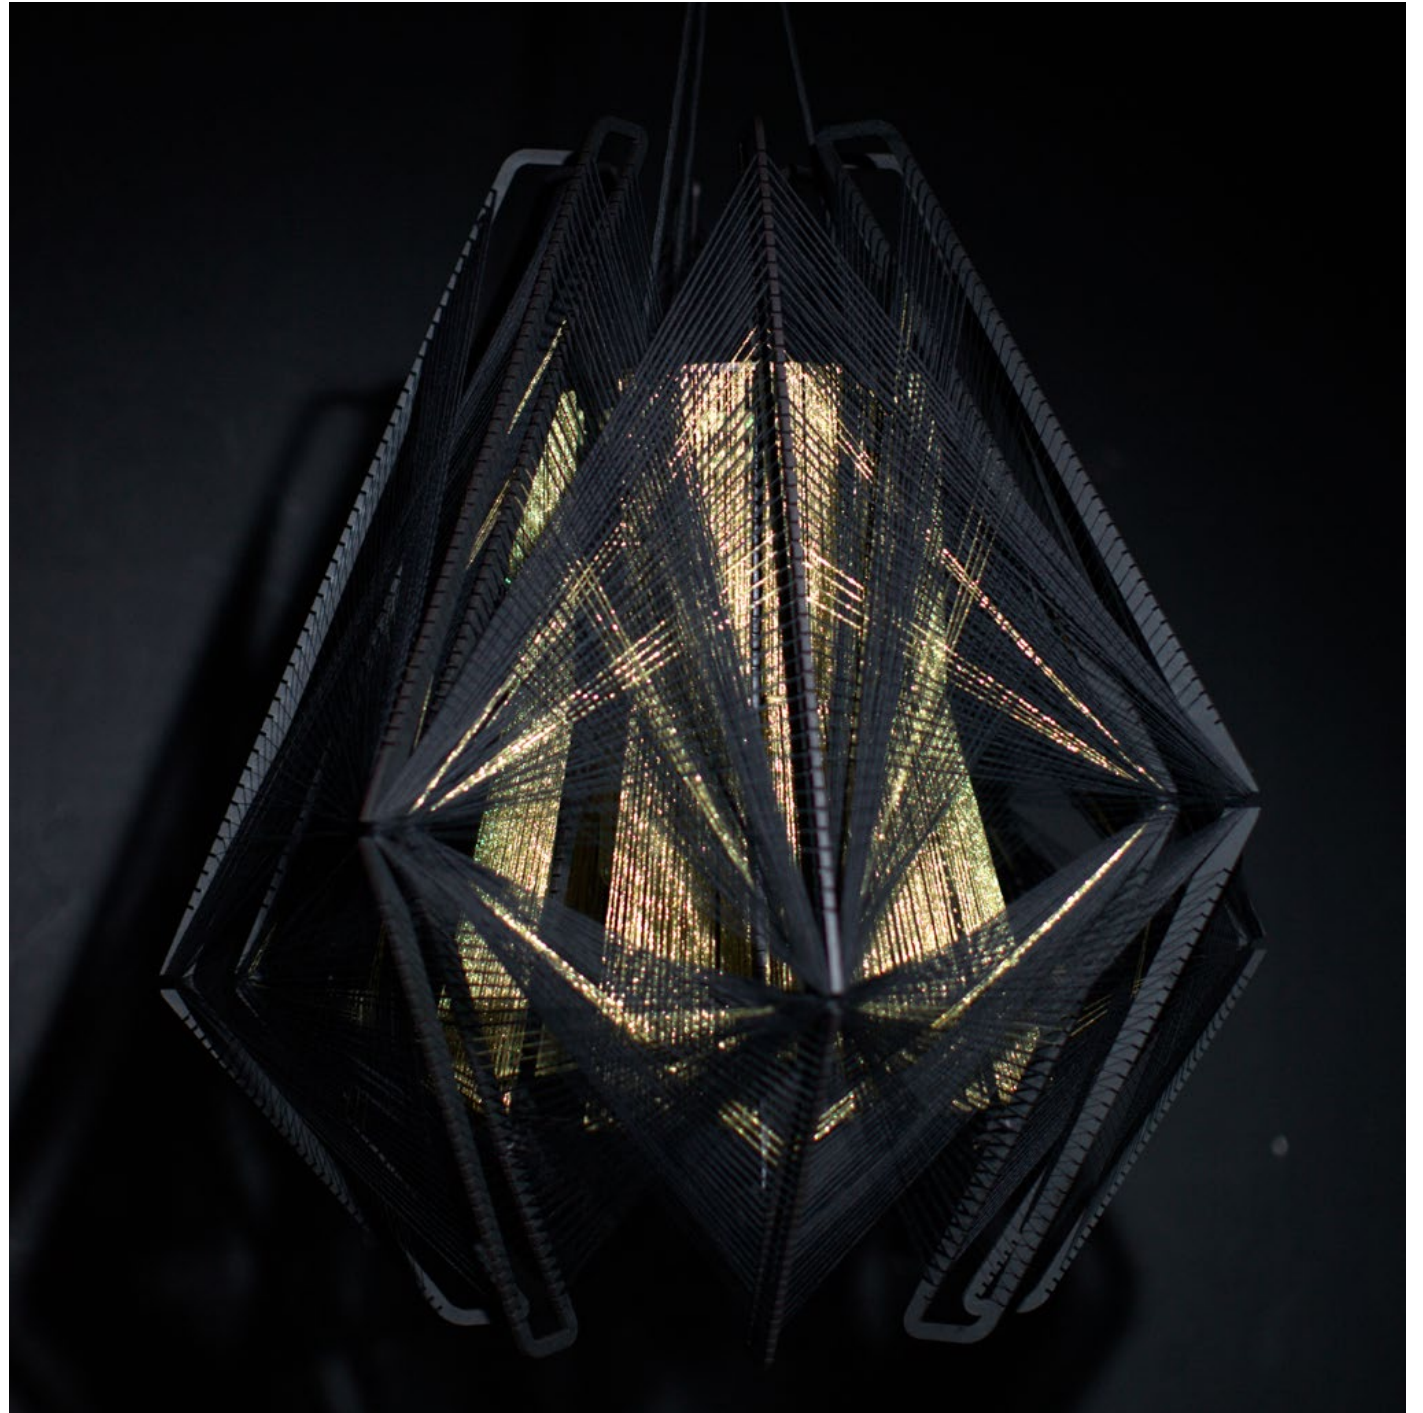

Golden Eight

Texture

Cotton Thread

Frame

Wood

Ø 76 cm / H 76 cm

100 % Handmade
in Switzerland