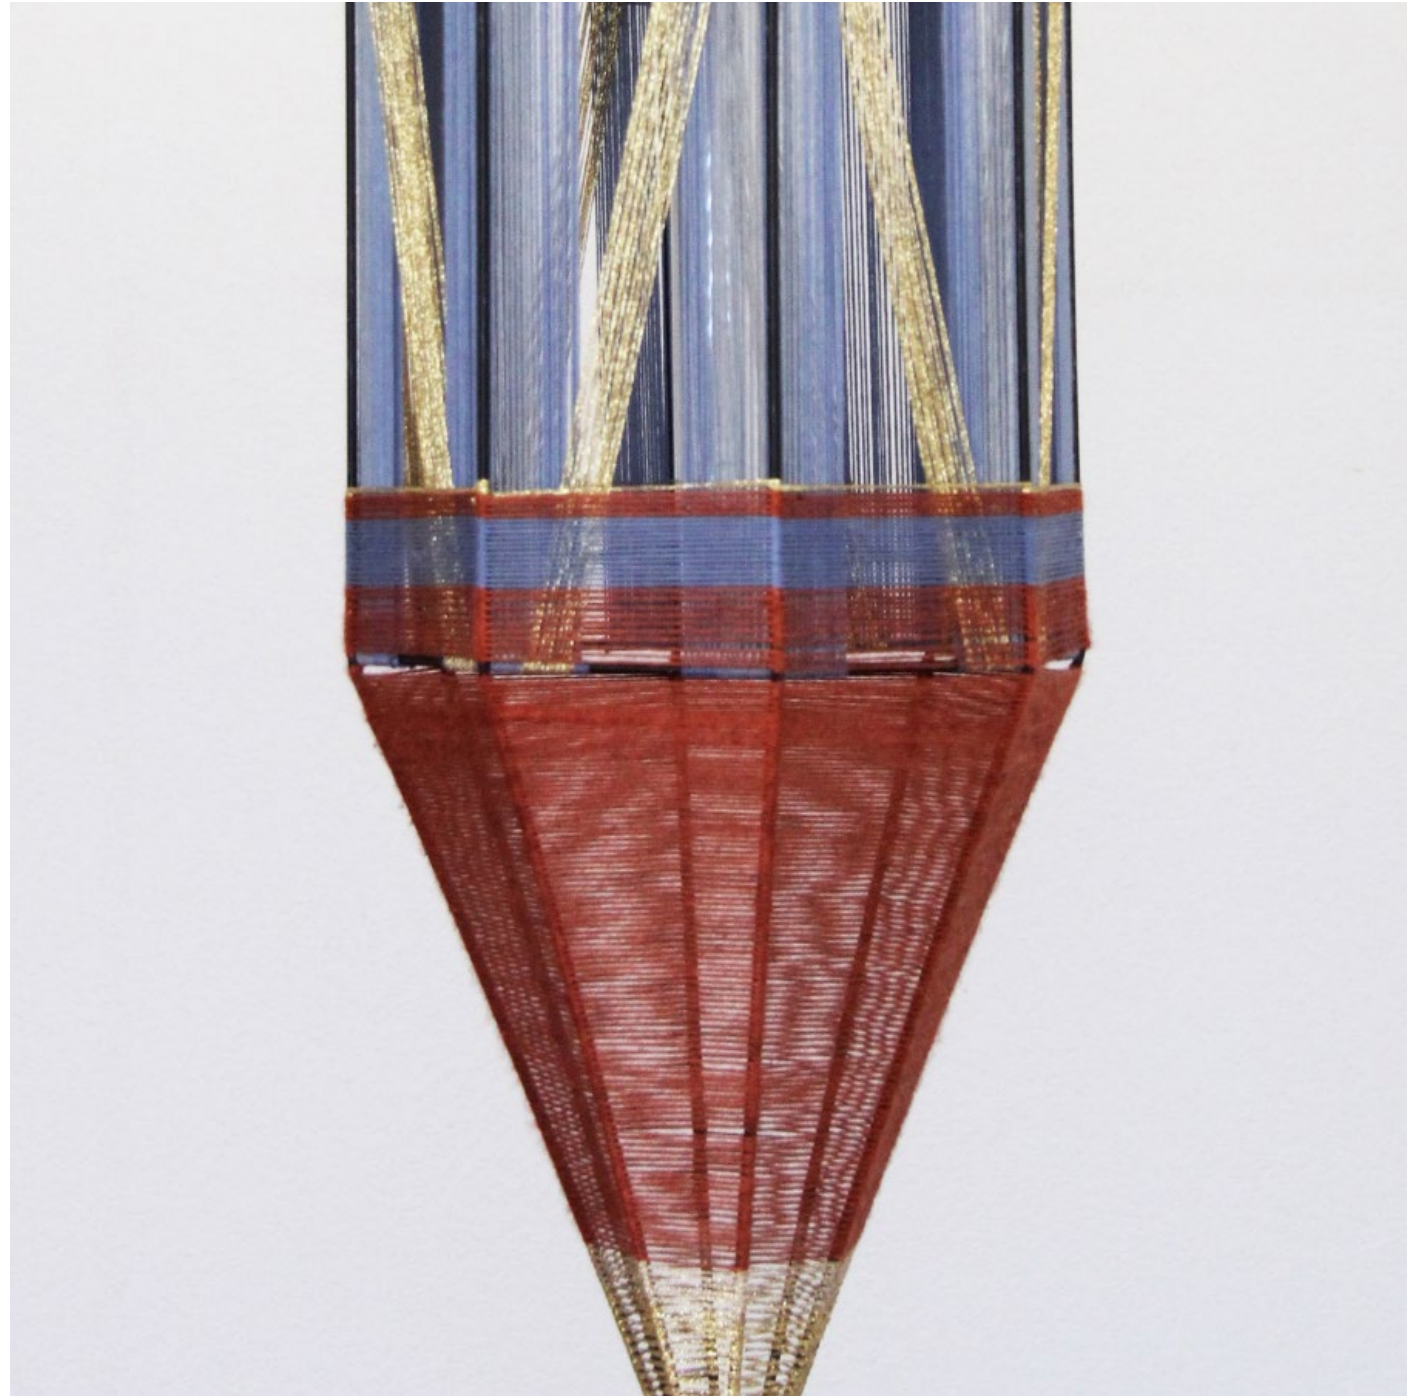

Double Pendulum #5

Texture

Cotton

Ø 28 cm / H 94 cm