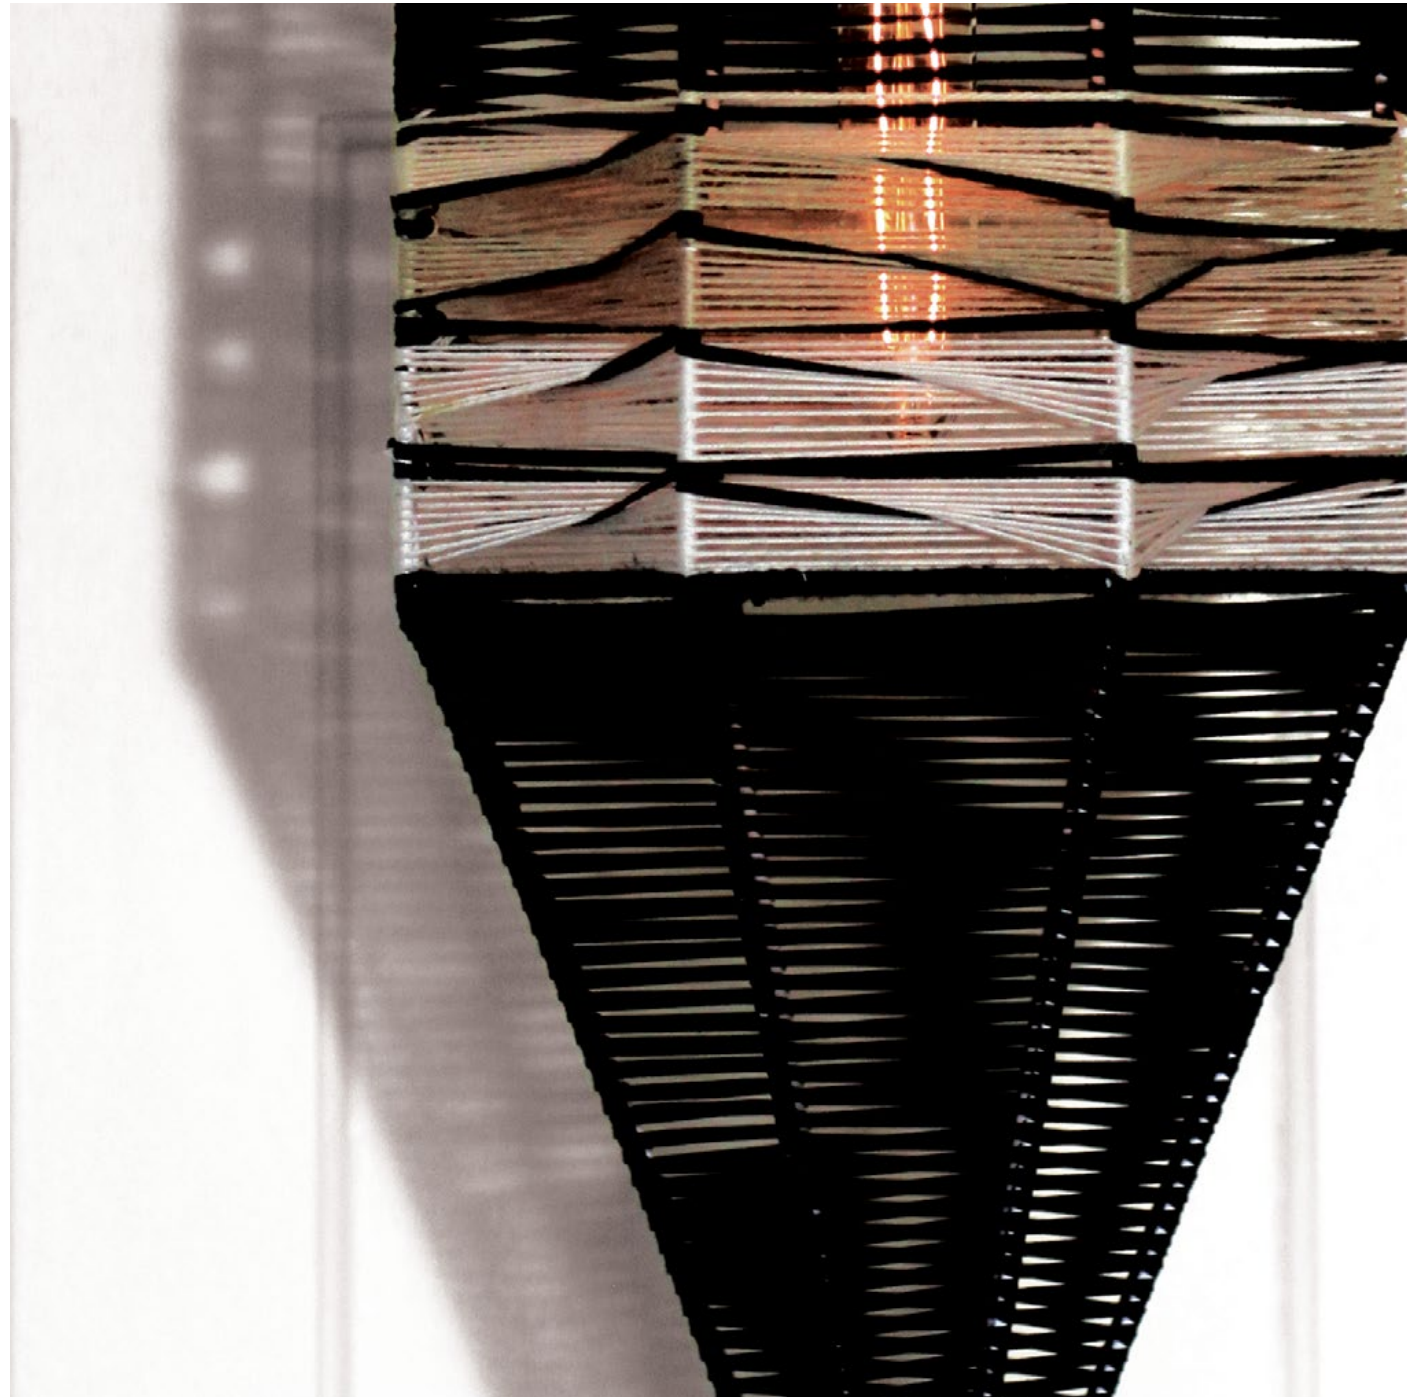

Double Pendulum #1

Texture

Wool

Ø 28 cm / H 94 cm