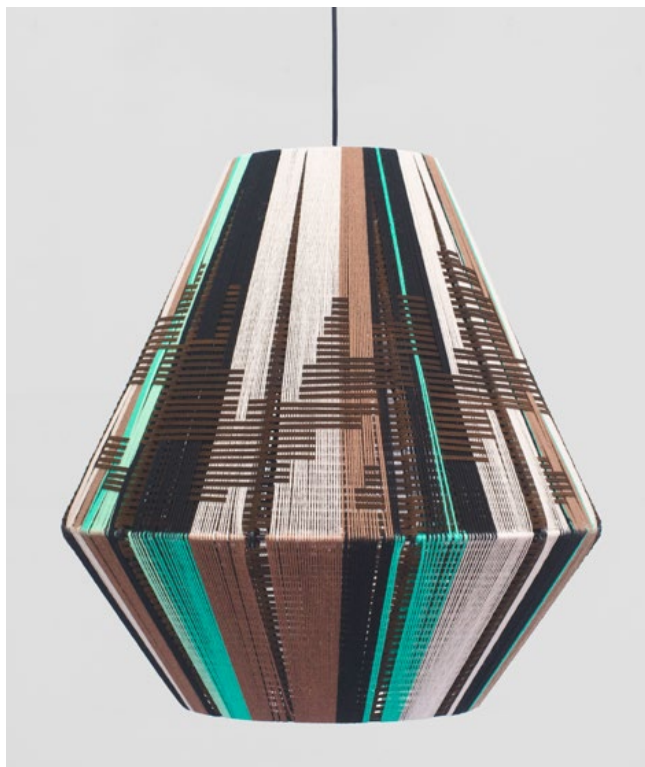

Flor's

Flor #1

Texture

Wool & Leather

Ø 50 cm

Flor #2 / #3

Texture

Wool & Leather / Wool

Ø 50 cm

Flor #4

Texture

Wool & Leather

Ø 50 cm

Flor #5

Texture

Wool & Leather

Ø 50 cm

Ufo #1

Texture

Cotton

Ø 70 or 90 cm

H 37 or 42 cm

Ufo #2

Texture

Ø 70 or 90 cm

H 37 or 42 cm

Medusa #1

Texture

Cotton Thread

Frame

Wood

Ø 48 cm / H 48 cm