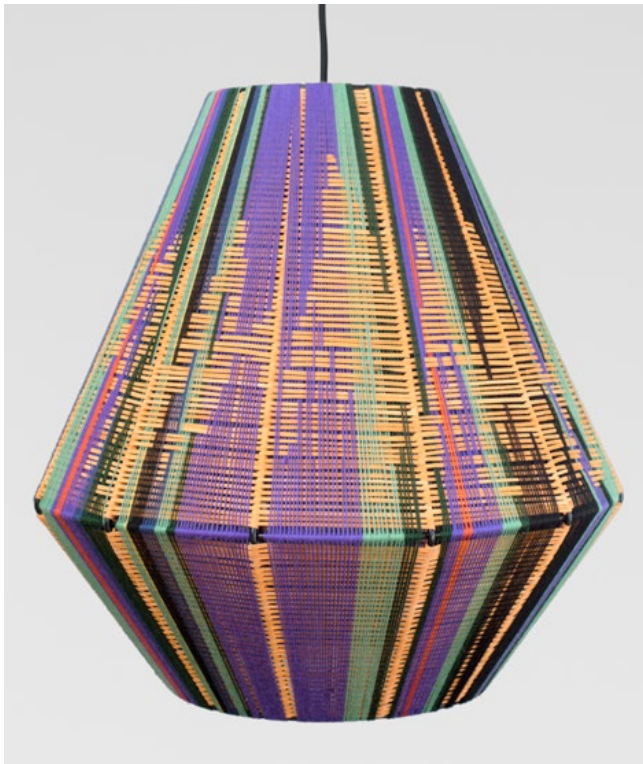

Flor's

Flor #1

Texture

Wool & Leather

Ø 50 cm

Flor #2 / #3

Texture

Wool & Leather / Wool

Ø 50 cm

Flor #4

Texture

Wool & Leather

Ø 50 cm

Flor #5

Texture

Wool & Leather

Ø 50 cm

Ufo #1

Texture

Cotton

Ø 70 or 90 cm

H 37 or 42 cm

Ufo #2

Texture

Ø 70 or 90 cm

H 37 or 42 cm

Medusa #1

Texture

Cotton Thread

Frame

Wood

Ø 48 cm / H 48 cm